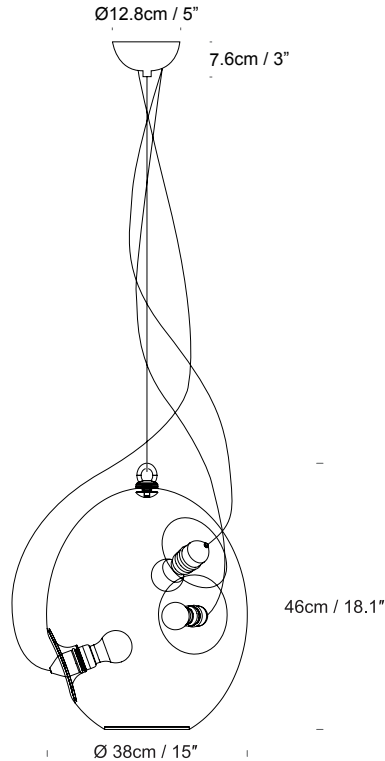

Membrane by Jette Scheib

Product Category
Material

Pendant
Glass

Membrane
UK/EU PM09913005
USA PM09933005

Ceiling bracket hole centres 9cm / 3.5"

SPECIFICATION

Lightsource

Cable

Ceiling Rose

Other

Membrane

UK/EU PM09913005
USA PM09933005

UK/EU 3xE27, Max 100W each USA 3xE26, Max 5W each
Recommended Bulb: Filament or pearl LED Globe Bulbs with
400 - 500 Lumen output each and 2700K (for warmer with more colour).
We recommend dimmable bulbs.

4m / 157.5"
Black Cable

Gunmetal

Heavy product, handle with caution