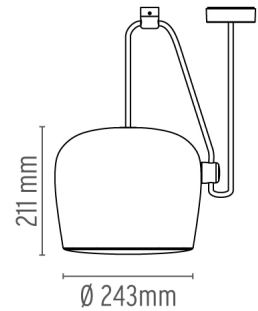

## AIM

<b>Mounting</b>	Pendant
<b>Type of ceiling pendant</b>	Suspension cable
<b>Lamps description</b>	1 MULTICHIP LED 2700K 1250lm CRI 90 - 16W
<b>Environment</b>	Indoor
<b>Finish</b>	Anodized brown, White, Black
<b>Technical description</b>	Suspended light fitting. Body in varnished aluminium sheet, shade in photo-etched optical polycarbonate. Internal reflector in photo-etched ABS. Directionable body. Powered directly from mains. The LED can be dimmed with a «Triac for Led» dimmer approved by Flos. Flos does not respond in case of wrong electrical connection system installations. The cable has a useful length of 9 metres and thus the lamp can be suspended 3 metres from the ceiling. Multiple rose with capacity to connect up to 5 Aims also available.

## DIMENSIONS

## PHYSICAL

<b>Supply</b>	Terminal block
<b>Cord length (mm)</b>	9000/3000
<b>Construction material</b>	ABS, Aluminum, Polycarbonate
<b>Weight (kg)</b>	3,2 (x1 AIM)