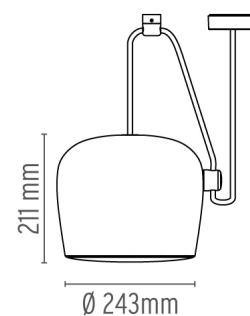

## DIMENSIONS

## PHYSICAL

<b>Supply</b>	Terminal block
<b>Cord length (mm)</b>	9000/3000
<b>Construction material</b>	ABS, Aluminum, Polycarbonate
<b>Weight (kg)</b>	3,2 (x1 AIM)

### DIMENSIONS